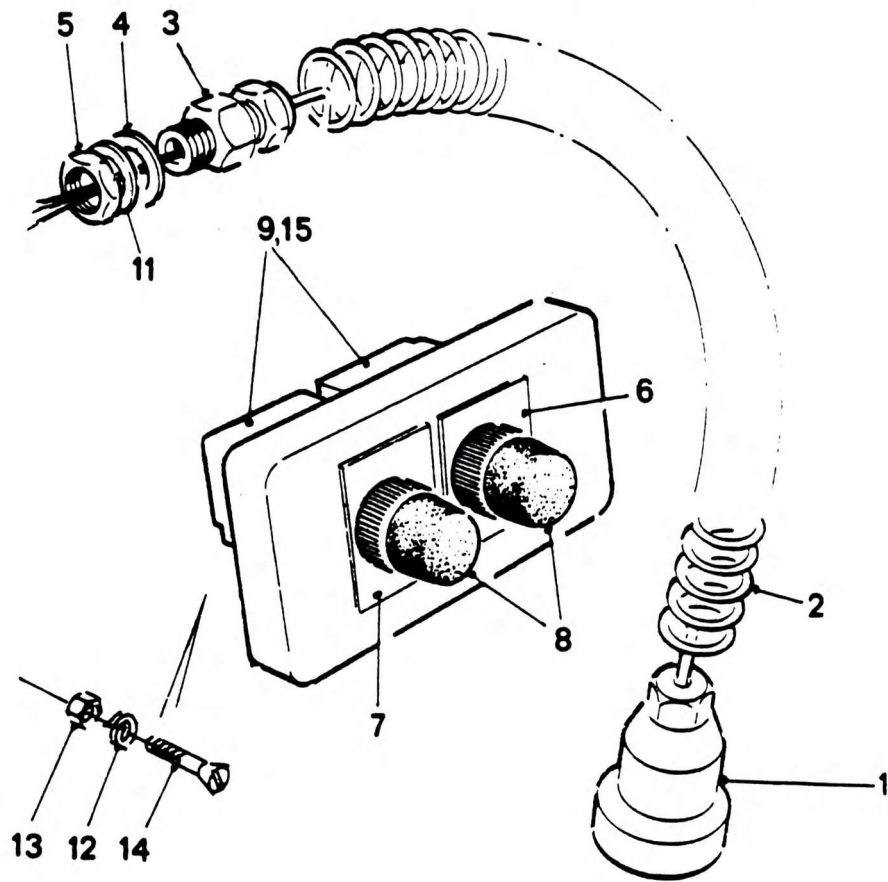

REMOTE CONTROL ASSEMBLY

NO.	PART NO.	QTY.	DESCRIPTION	NO.	PART NO.	QTY.	DESCRIPTION
1	8790334	1	Plug	15	8788439	1	Housing
2	8790358	1	Label				
3	150527	1	Gland				
4	7066932	1	Washer				
5	7166616	1	Locknut				
6	8411475	1	Nameplate - Counterweight Raise				
7	8411476	1	Nameplate Counterweight Lower				
8	8788442	2	Push Button				
9	8788444	2	Contact Block				
11	7355301	1	Seal				
12	7067217	2	Washer				
13	7-661-130003	2	Nut				
14	7098205	2	Screw				